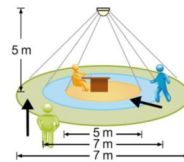

Accessories - Control system accessories electrical engineering - netlife module for agila

Housing colour traffic white RAL 9016; Light Control: netlife easyM5S5; Regiolux Classification: netlife easy; Control signal: DALI broadcast; Number of control gear (max): 32; Communication: Wired; Sensor technology: PIR - passive infrared; Installation height (min/max): 2m to 5m; Monitoring area: max. D=7m; Remote control: 84501041200; Optional remote control: 84501042100; Application: Office, Secondary rooms, Meeting rooms, Classrooms, Corridors; Function: Motion detection, presence detection, Daylight control, Manual dimming, Corridor function.

CHARACTERISTICS

Order number	60609000100
EAN number	4020863448364
Commodity code	90328900
Certification mark	IP 20, Indoor, CE

ELECTRICAL ENGINEERING

Mains voltage	230V/50Hz

MECHANICS

Housing colour	traffic white RAL 9016
Dimensions (LxWxH/DxH)	160mm x 51mm x 69mm
Weight (net)	0.08kg
Type of installation	Ceiling-mounted single installation, Pendant individual mounting, Pendant light strip mounting

Dimensions

L	160 mm	Length
B	51 mm	Width
H	69 mm	Height

DEEP-LINK

<https://www.regiolux.de/en/article/60609000100>